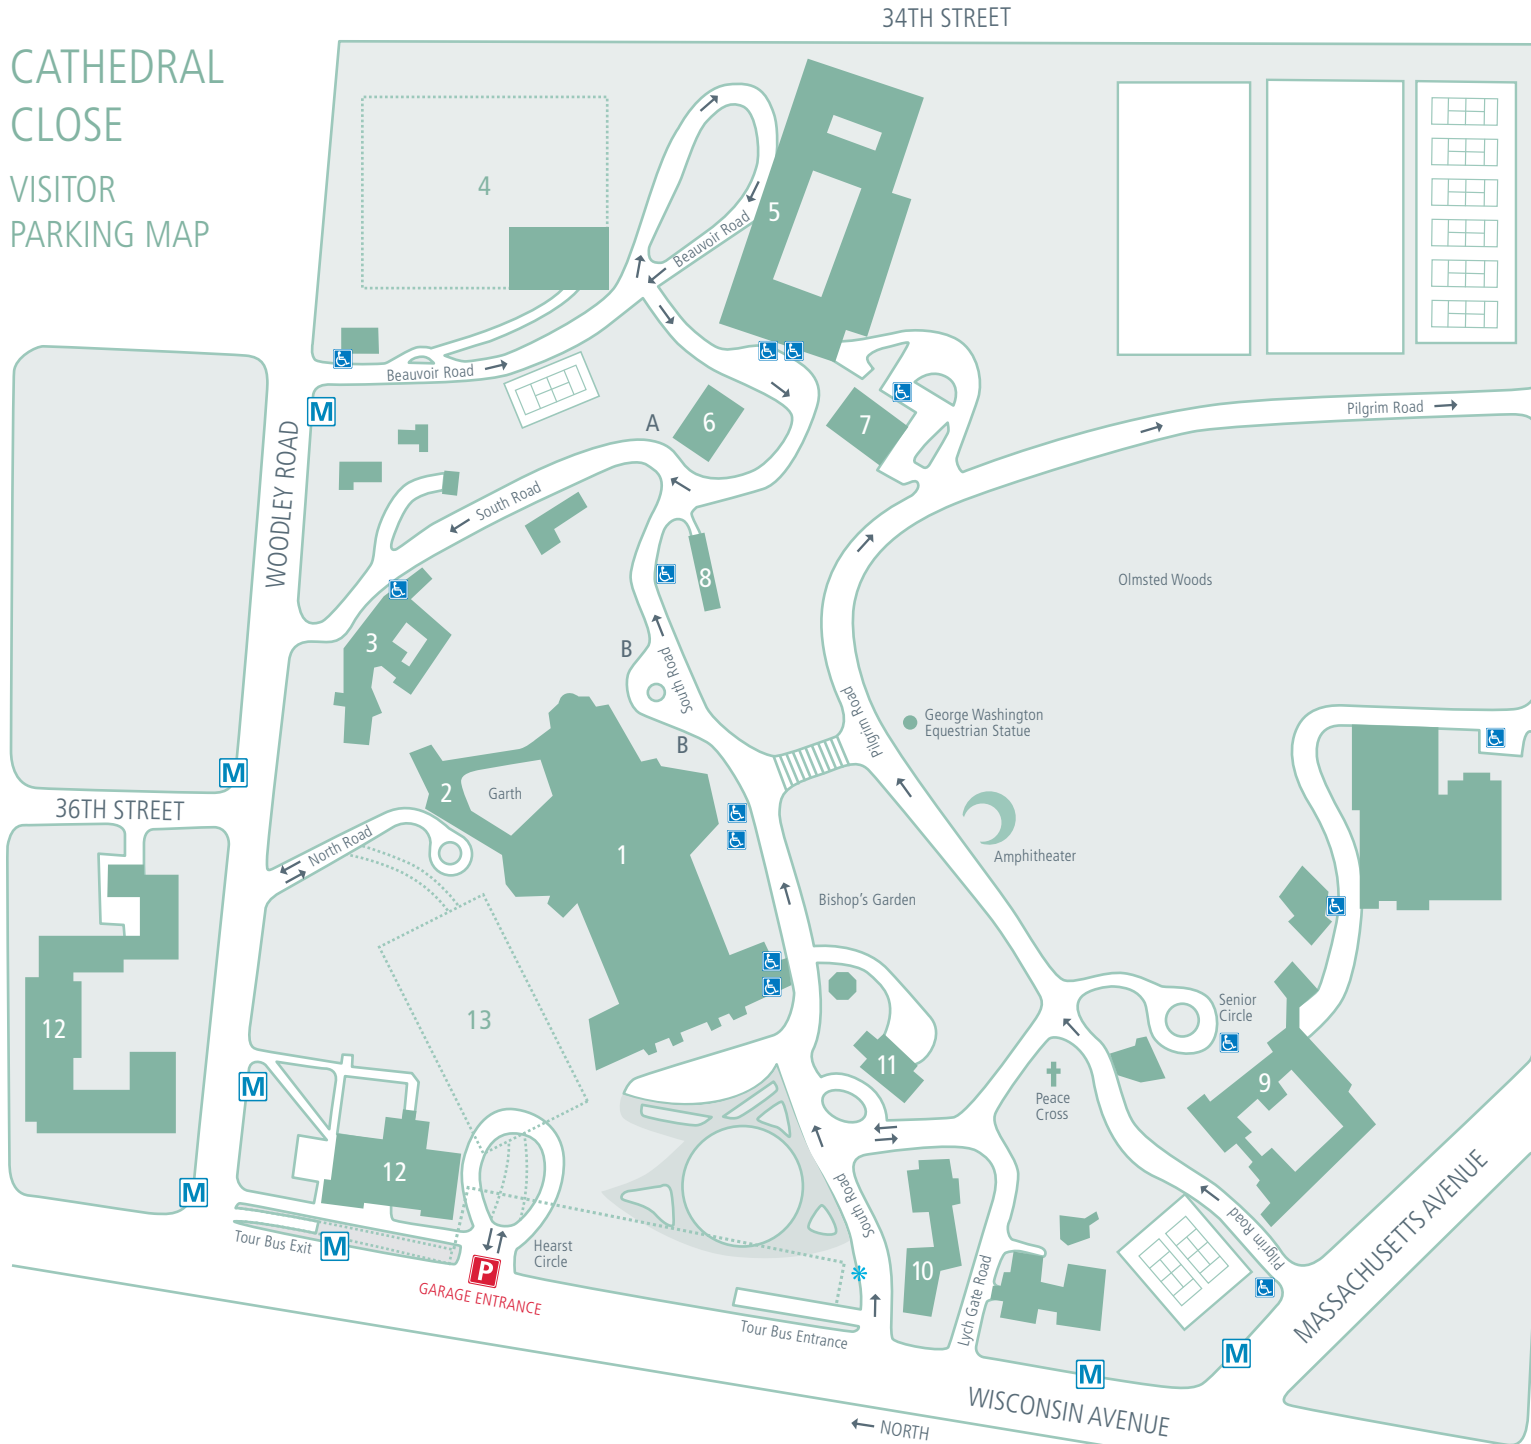

CATHEDRAL
CLOSE
VISITOR
PARKING MAP

- BUILDINGS**
- 1 Washington National Cathedral
 - 2 Offices
 - 3 Cathedral College
 - 4 NCS — Athletic Center
 - 5 Beauvoir School
 - 6 Greenhouse
 - 7 Facilities Building
 - 8 Sayre House
 - 9 St Albans School
 - 10 St Alban's Parish
 - 11 Church House
 - 12 National Cathedral School
 - 13 Underground Garage

- VISITOR INFORMATION**
- Underground Garage
 - Metro Bus Routes
 - Handicap Parking
 - Flexcar

No Visitor Parking on Cathedral Close Roads before 3:30pm, Monday – Friday

- Exceptions:
- A Greenhouse customer parking 30 minutes only 9am – 5pm
 - B Cathedral early Service parking 7:30 - 8:15 am

- METRO BUS ROUTES***
- Wisconsin Avenue:
30, 32, 34, 35, and 36.
- Massachusetts Avenue:
N2, N3, N4, N6
- Woodley Road:
90, 92, 93, X3
- *For more information on DC public transit, please visit: